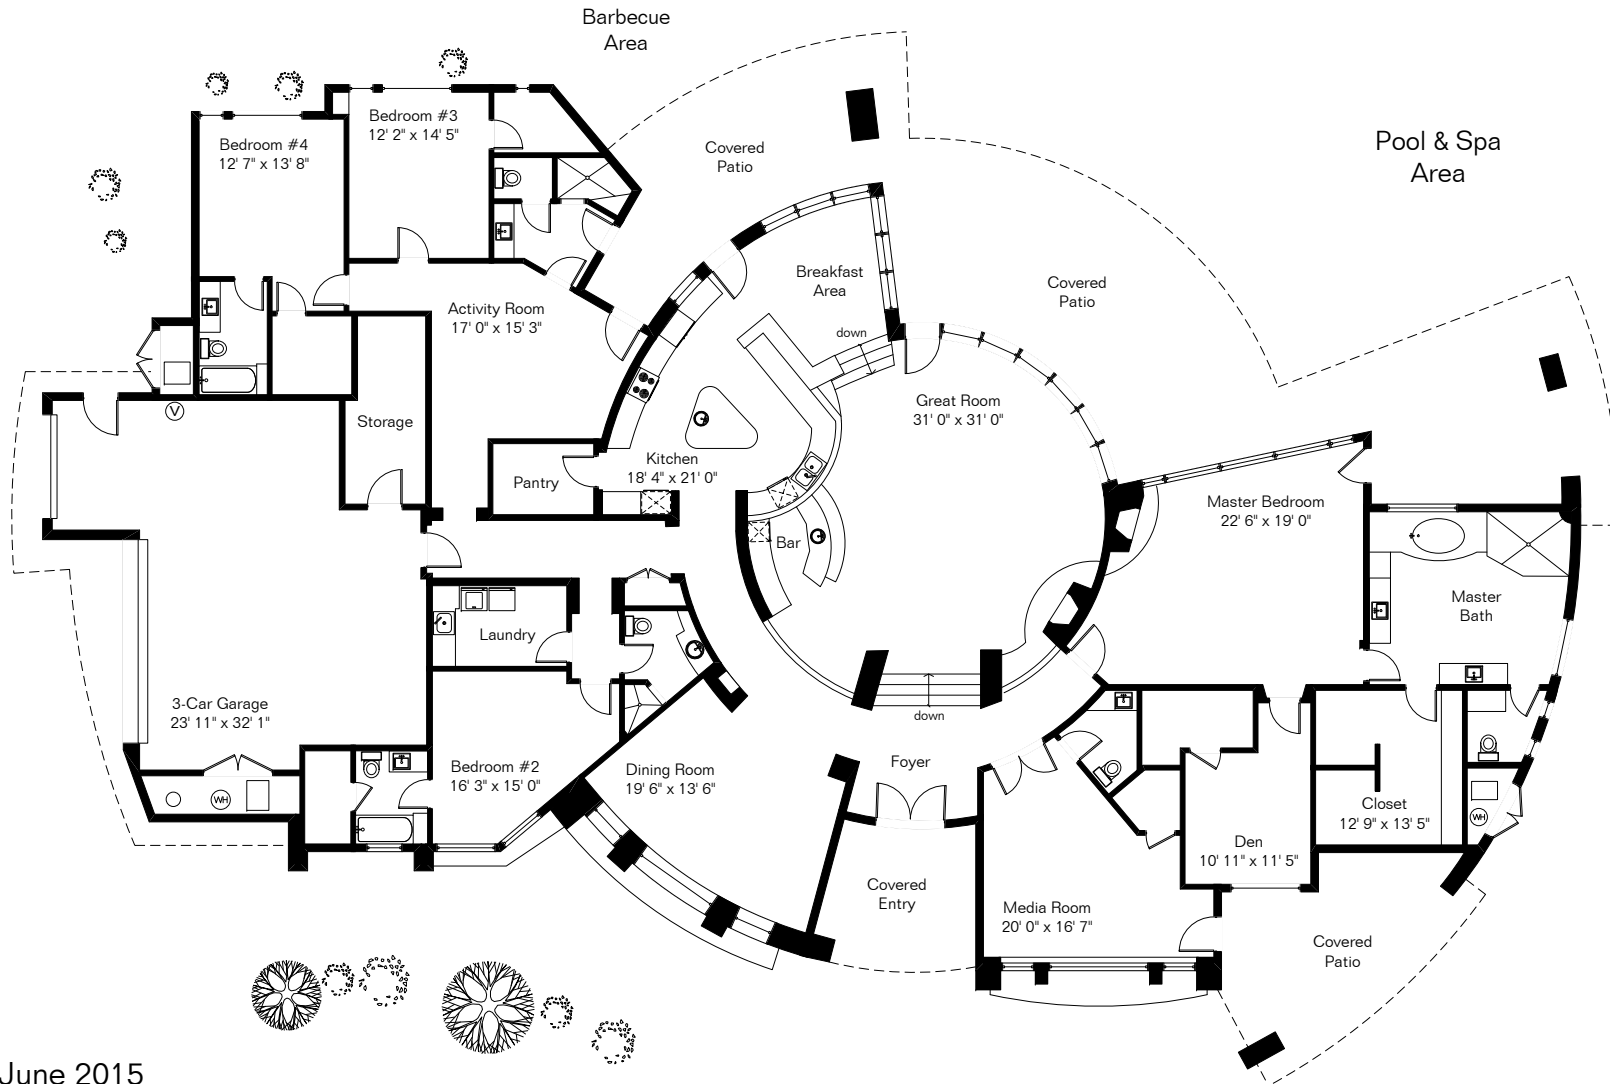

The square footages and room size information are deemed to be reliable but are not guaranteed and should be independently verified.

10872 N Cloud Dancer Court

Site Visit June 2015

0 ft. 6 ft. 10 ft. 20 ft.

Copyright 2015 Floor Plans First! LLC
All Rights Reserved.

Living Area 5,428 Sq Ft
Garage 900 Sq Ft

www.FloorPlansFirst.com

Toll Free (877) 887-1500
Voice (520) 881-1500
Fax (520) 791-7701